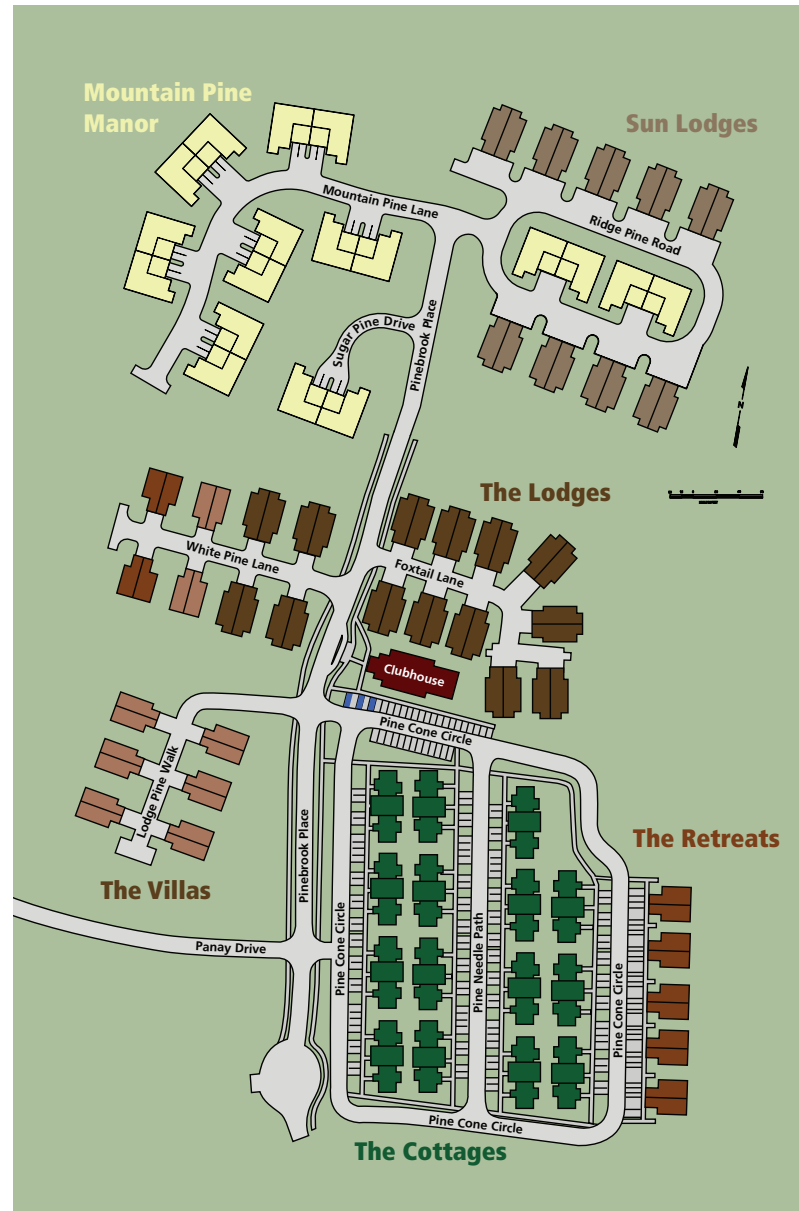

www.pinebrookplace.com

423-245-6150 • 423-677-9966

2525 PineBrook Place, Kingsport, TN 37660

From Stone Drive (Highway 11W), turn onto Pinebrook Drive at the traffic light intersection beside Courtesy Chevrolet. Take the fourth right onto Panay Drive, which becomes the entrance to PineBrook Place.

Prices subject to change without notice.